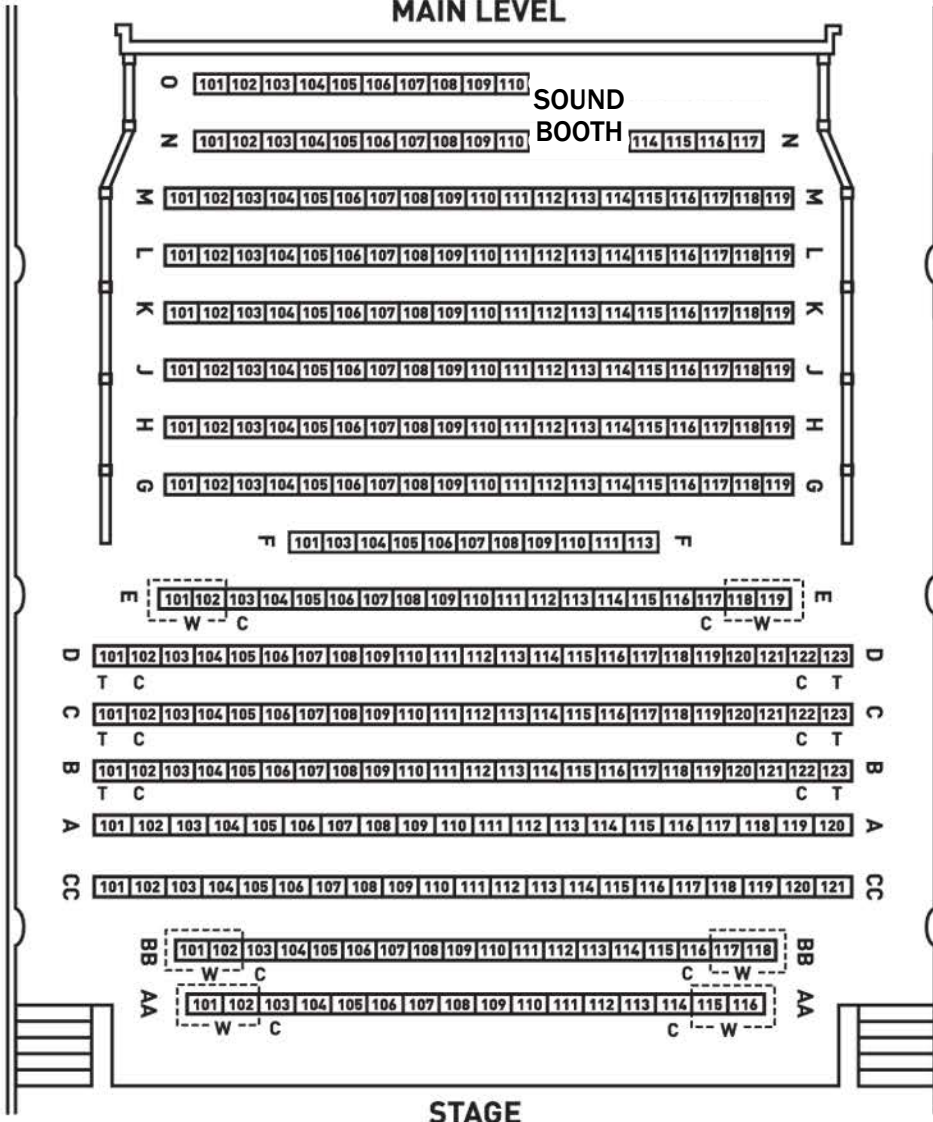

TOWER THEATRE BALCONY

MAIN LEVEL

STAGE

W = wheelchair
C = companion
T = transfer