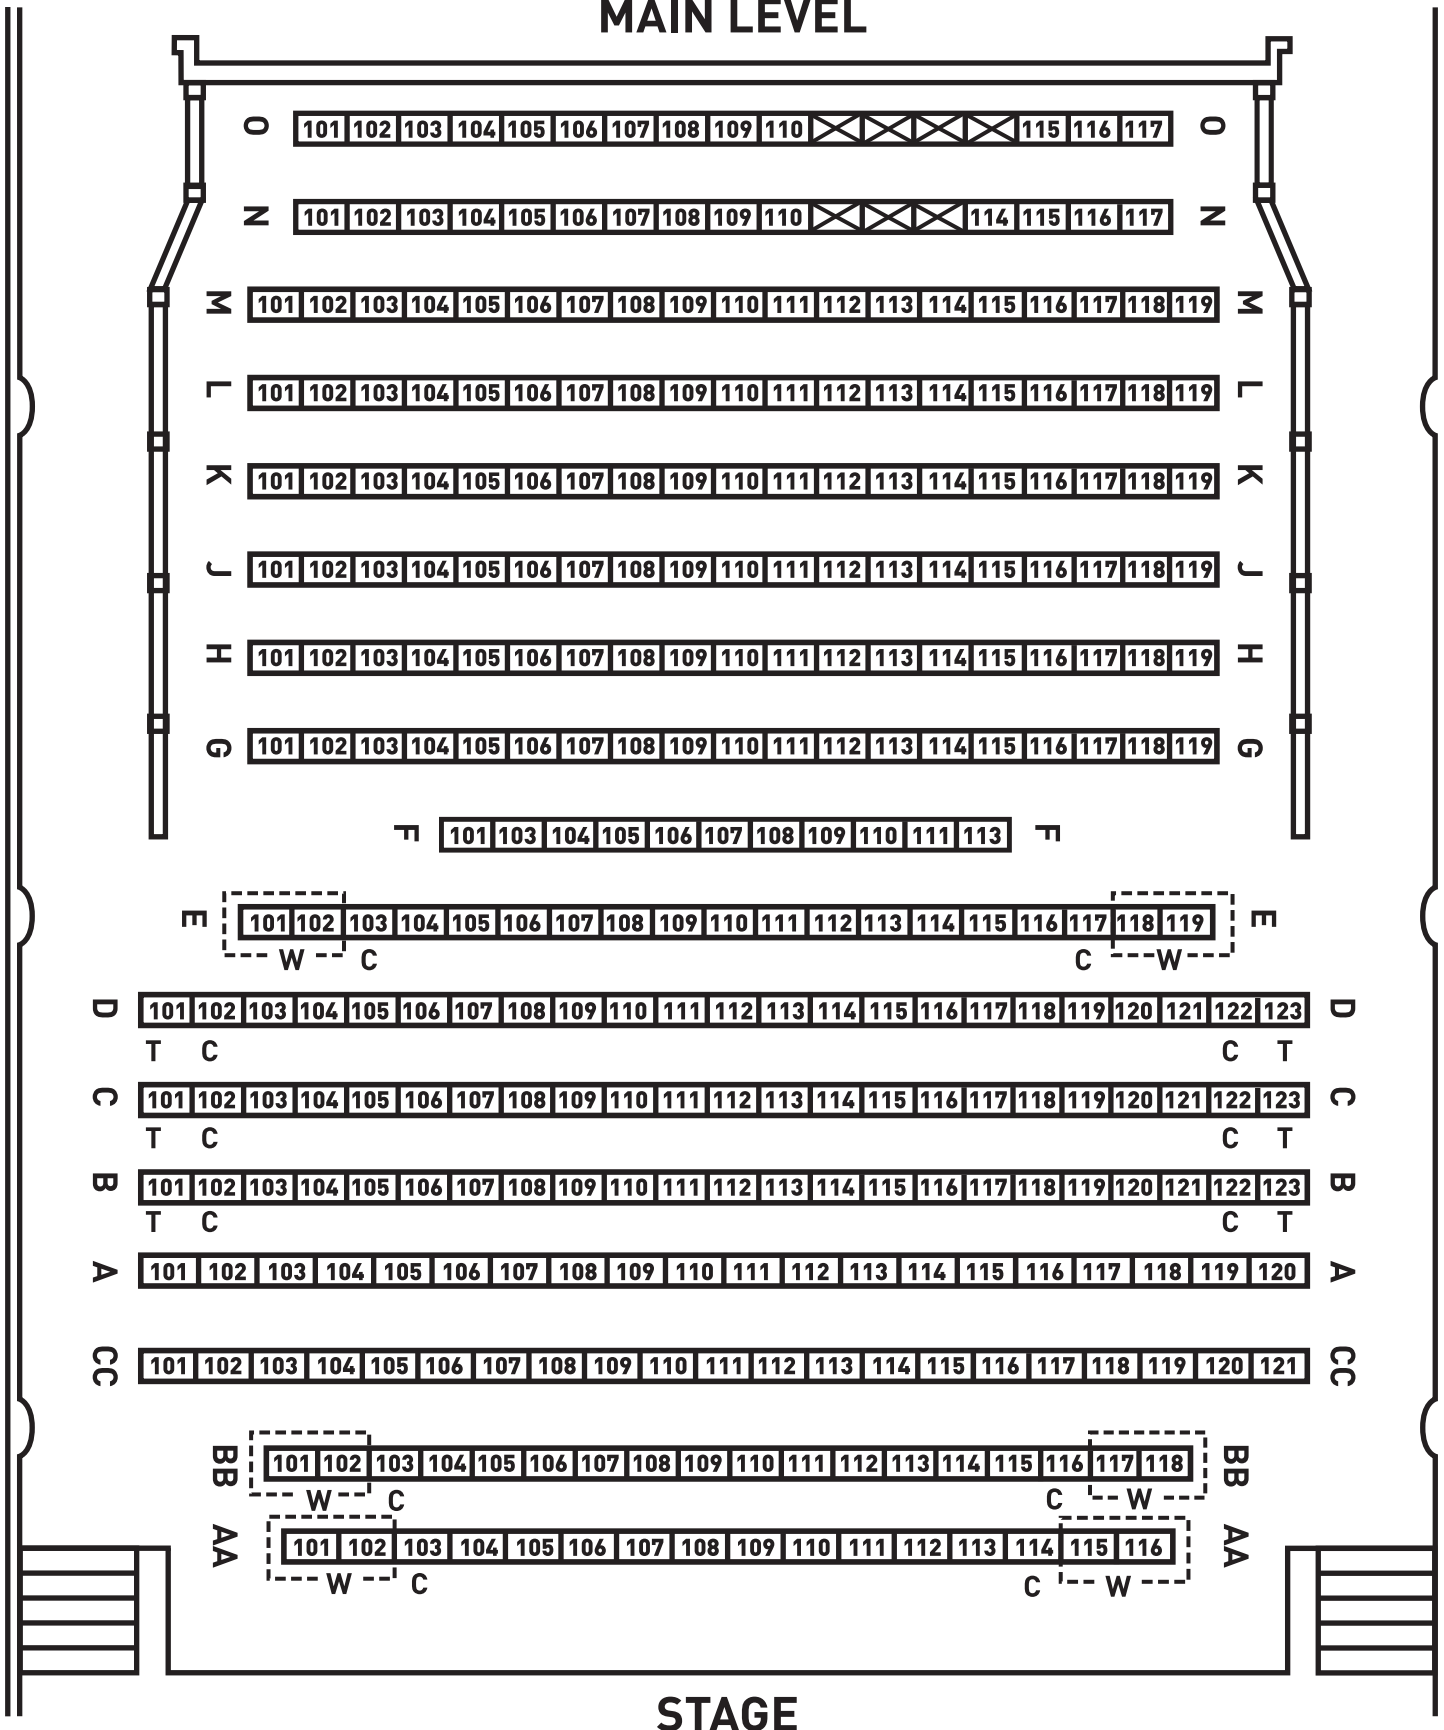

TOWER THEATRE BALCONY

MAIN LEVEL

STAGE

W = wheelchair
C = companion
T = transfer