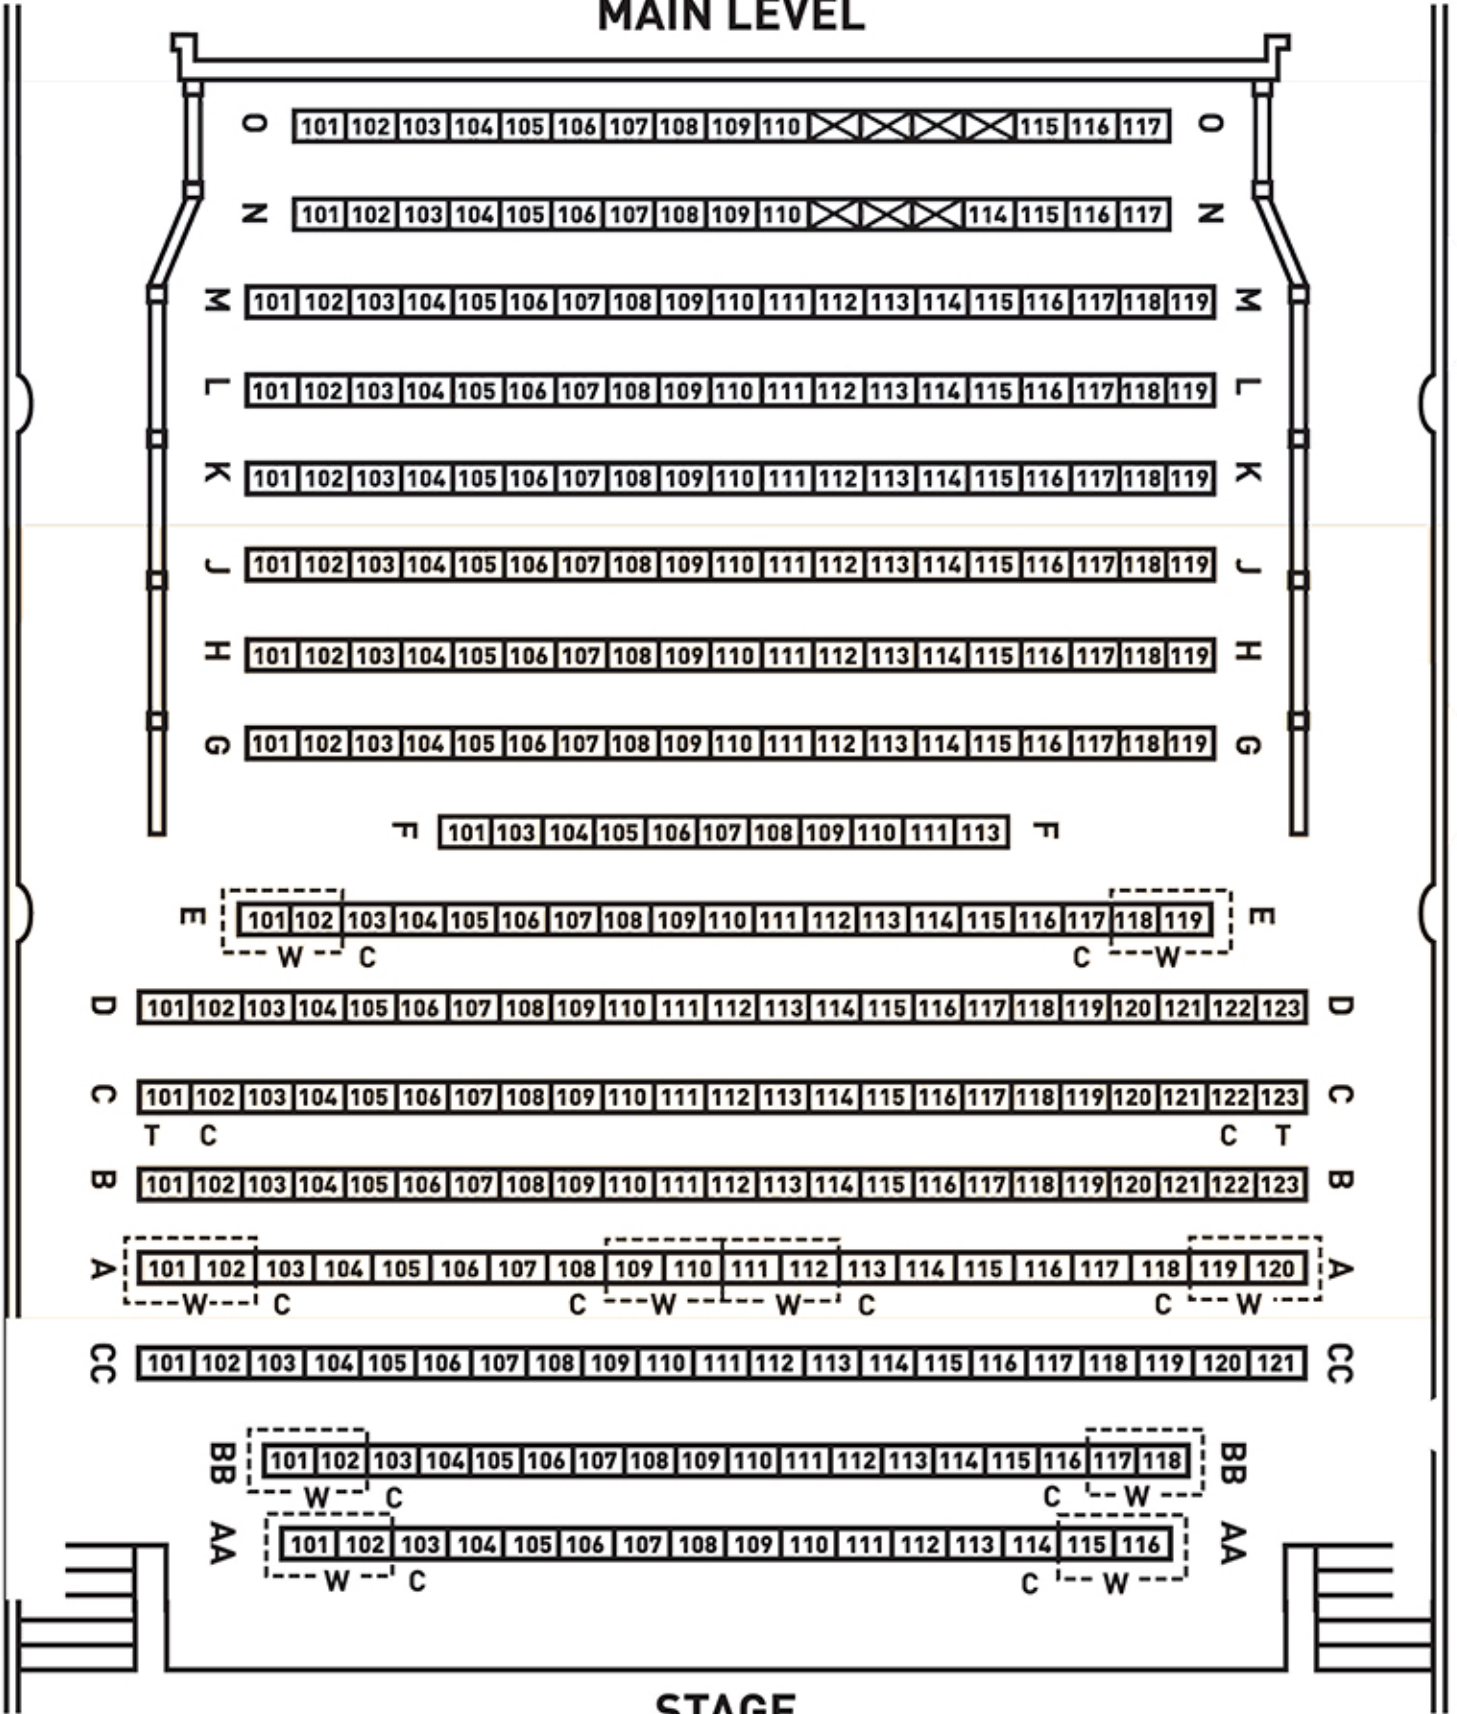

TOWER THEATRE BALCONY

MAIN LEVEL

STAGE

W = wheelchair
C = companion
T = transfer